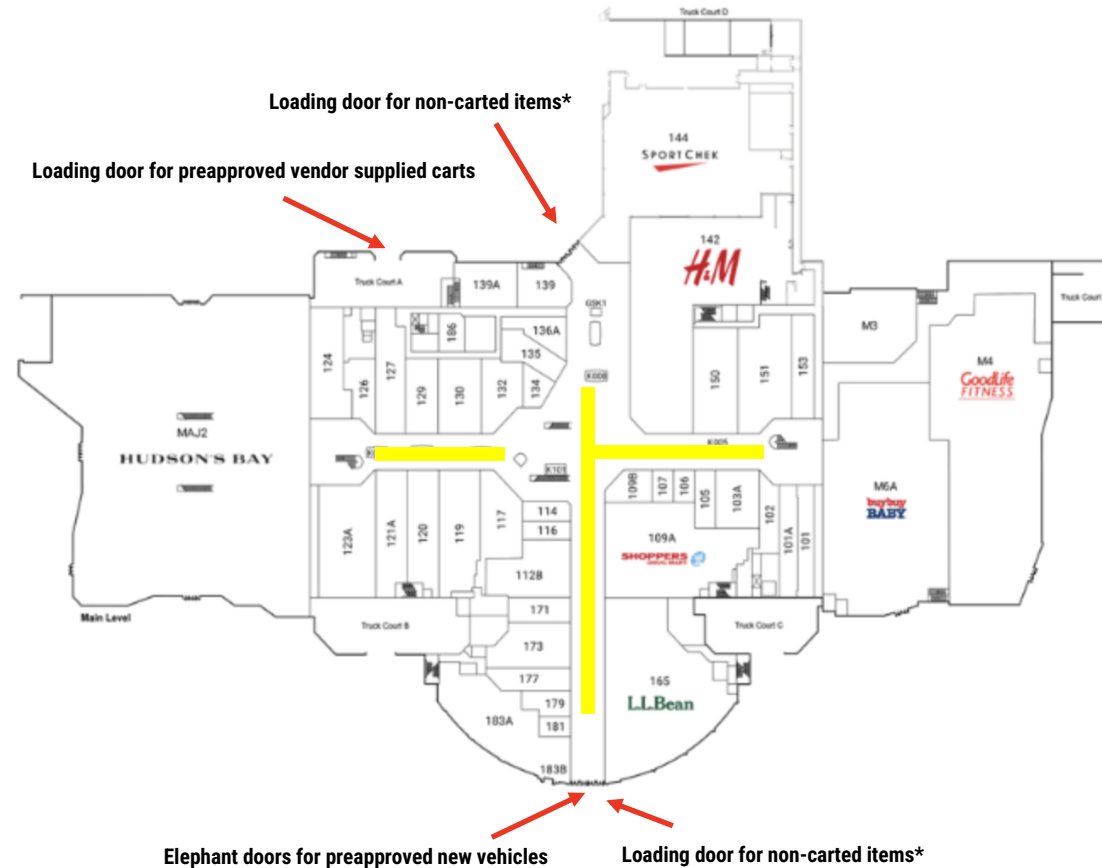

Site Plan

Oakville Place

Oakville, Ontario
240 Leighland Ave
Queen Elizabeth Way
and Trafalgar

Regional Trade Shows
a VALUE MEDIA COMPANY
905-262-7000
team@valuemedia.ca

IMPORTANT INFORMATION

- Booth locations are assigned just before mall closing. An 8.5' by 11" paper with your business name will be posted on the backdrop of your assigned booth location.
- Please do not interrupt show staff as they set up the show. We only have a limited amount of time to get things ready and must focus on the task at hand with clear heads.
- Do not bring in any items or begin to set up your display UNTIL AFTER THE MALL CLOSES. This is an insurance requirement and there are no exceptions.

THE SHOW MANAGER WILL BE ONSITE DURING THE SCHEDULED LOADING TIMES.